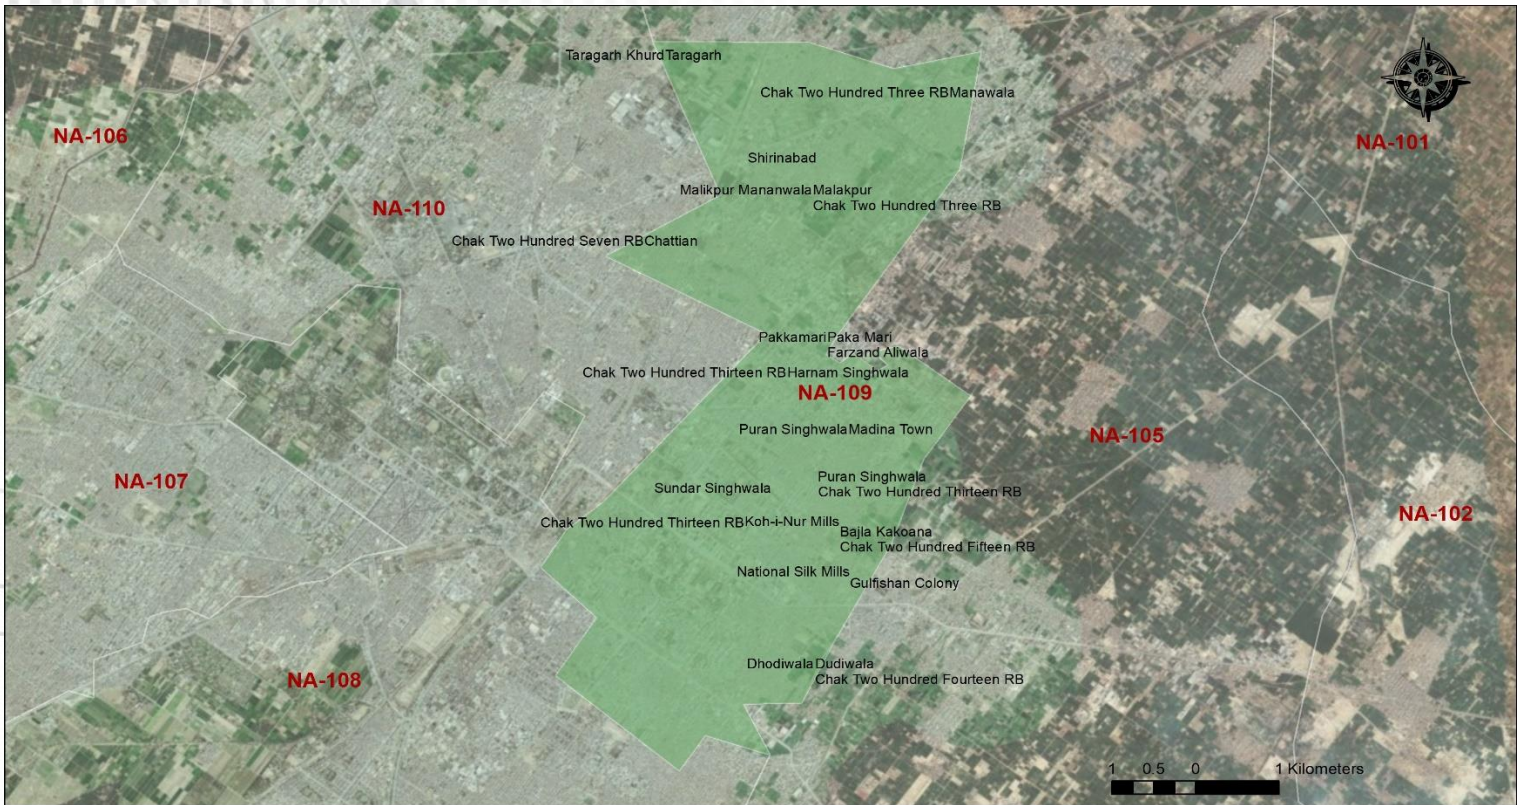

CONSTITUENCY PROFILE

NA-109 FAISALABAD-IX

PUNJAB

CONSTITUENCY
POPULATION

778,151

VOTER STATISTICS

Male

226,687

Female

194,080

Total

420,767

54%

of the total population
are registered as voters

POLLING STATIONS

193 Male 172 Female 7 Combined 372 Total